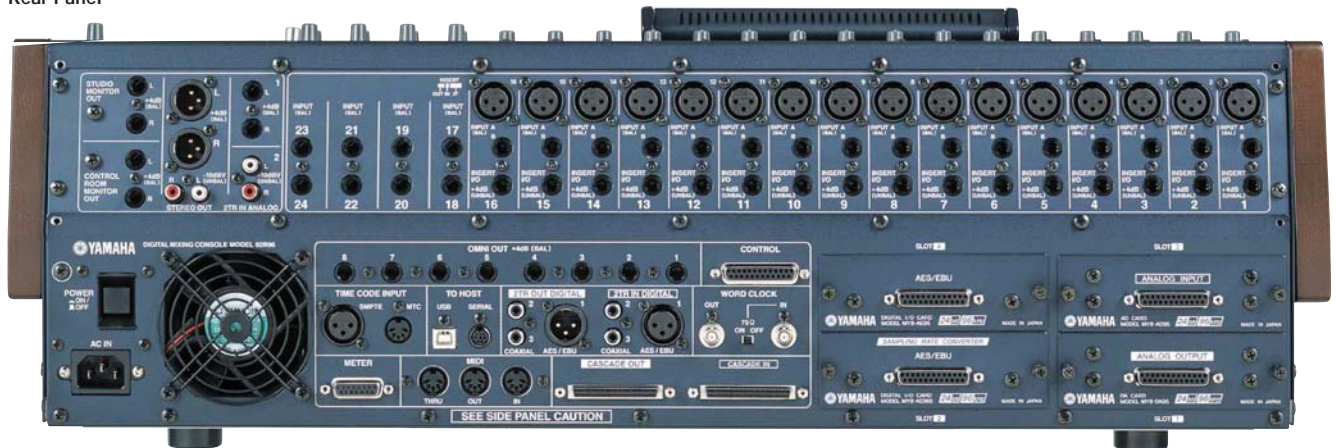

# 02R96VCM

## Digital Mixing Console

# 02R96VCM

Rear Panel

\*Peak Meter Bridge MB02R96& Wood Side Pad SP02R96 are options.

### *A comprehensive update of the legendary 02R.*

- Precise 24-bit/96-kHz audio and high-performance head amps.
- Generous mixing capacity with up to 56 simultaneous inputs and 18 mix buses (8 group buses, 8 auxiliary buses and a stereo bus) in the same compact desk-top dimensions as the original 02R.
- Powerful channel functions with flexible control and digital patching.
- Four advanced multi-effect processors include surround effects.
- Scene memory and auto-mix functions for efficient workflow.
- Versatile channel pairing and grouping functions enhance mixing efficiency.
- Comprehensive interface with 25 touch-sensitive 100-mm motor faders.
- 16 microphone/line inputs with balanced XLR/TRS jacks that feature top-performance head amplifiers for outstanding audio quality.
- Four mini-YGDAI expansion slots for easy I/O expansion in a variety of formats.
- Compatible with both Windows or Macintosh versions of Studio Manager version2 Software, allowing your PC and Console to work together seamlessly.
- A new dimension of production power with the addition of Yamaha VCM effects and processing.
- Included in the THX pm3™ Studio Certification Program Approved Equipment List.